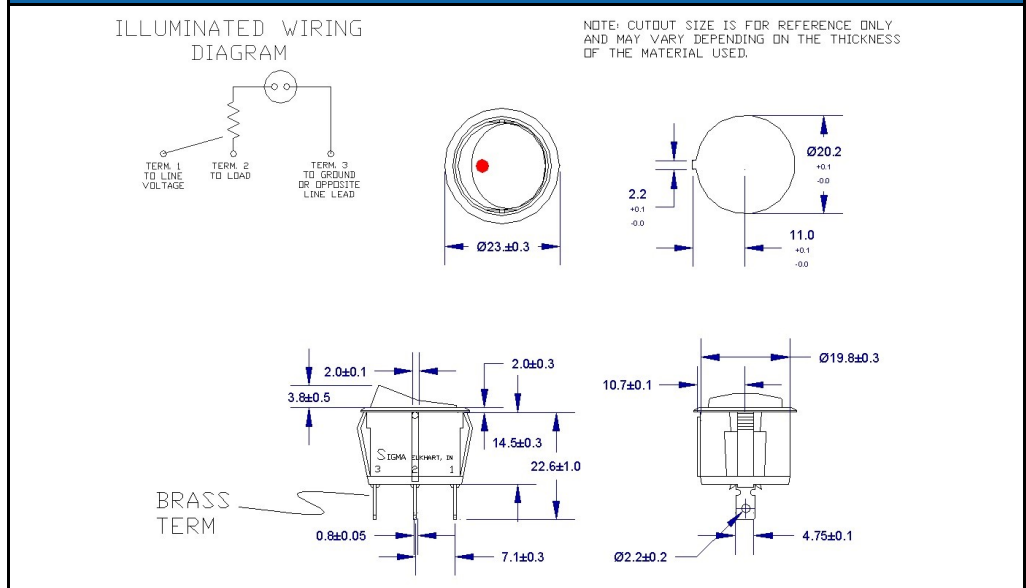

FEATURES

- Custom colors & printing available upon request
- Heavy-duty switching
- Light, yet positive detent action virtually tease-proof.
- Easy self-locking panel mount hardware required
- Optional clear boot fits all 112 Series switches
- Fully enclosed active switching elements
- Bright LED clearly indicates ON position

MOUNTING

No hardware or tools needed. Self locks into proper panel cutout .795" (20.20 mm).

Acceptable panel thickness range is from .030" (.75mm) to .118" (3.00 mm).

CAUTION! Burr direction must be away from the direction of insertion

TERMINATION

Standard is solderless .187" (4.75 mm) wide x .032" (.81 mm) thick.

ELECTRICAL RATING

AMPS	VOLTAGE
16A	125VAC
10A	250VAC
20A	12VDC

APPROVALS

UL, CUL, RoHS compliant

SWITCH SELECTION CHART

Part No.	Circuit	Illuminated Voltage	Special Markings	BLK	WHT	RED	BLU	GRN	AMB	BRN	IVY
112A-23	Illum SPST on/off	14V LED	Transparent Rocker	○		○					
112A-25	Illum SPST on/off	14V LED	Transparent Rocker	○			○				
112A-43	Illum SPST on/off	14V LED	Illuminated Window	○		○					
112A-45	Illum SPST on/off	14V LED	Illuminated Window	○			○				
112B-18	SPST on/off		"ON OFF" "I O" "- O"	○							
112C-26	SPDT on/on			○							
112D-27	SPDT on/off/on			○							
112F-12	DPDT (on)off(on)			○							
112G-11	SPST (on)off			○							
112GA-48	SPST (on)off	14V LED	Independent Illum	○				○			
112L-10	SPST on(off)			○							
112N-13	SPDT on/off(on)			○							
112Q-26	SPDT (on)off			○							

112 SERIES DRAWING (112A-43 SHOWN FOR REFERENCE PURPOSE ONLY)

SIGMA
SWITCHES PLUS

4703 Wyland Dr.
Elkhart, IN 46516
Ph: 574-294-5776
Fax: 574-294-8744

www.sigmaswitches.com

OUR COMMITMENT TO YOU

We are constantly adding-to and improving our selection of Rocker, Toggle, Push Button and other types of switches. If you do not find what you need here, or on other pages of our web site, please do not hesitate to contact us. If your need is custom, we would like to discuss your unique design requirements as well.

Thank you for giving us the opportunity to fulfill Your switching needs!